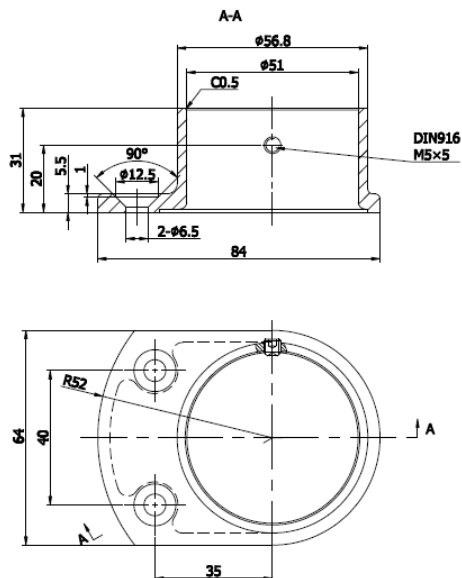

PRODUCT CODE/

R50-WALLFLANGE
(OBLONG)

PRODUCT TYPE/

Handrail Wall Flange

TECHNICAL DETAILS/

- Handrail Wall Flange
- 316 Stainless Steel
- To suit 50.8mm tube

AVAILABLE FINISHES/

- Polished
- Satin

PRODUCT CODE/

R50-WALLFLANGE

PRODUCT TYPE/

Handrail Wall Flange

TECHNICAL DETAILS/

- Handrail Wall Flange
- 316 Stainless Steel
- To suit 50.8mm tube

AVAILABLE FINISHES/

- Polished
- Satin